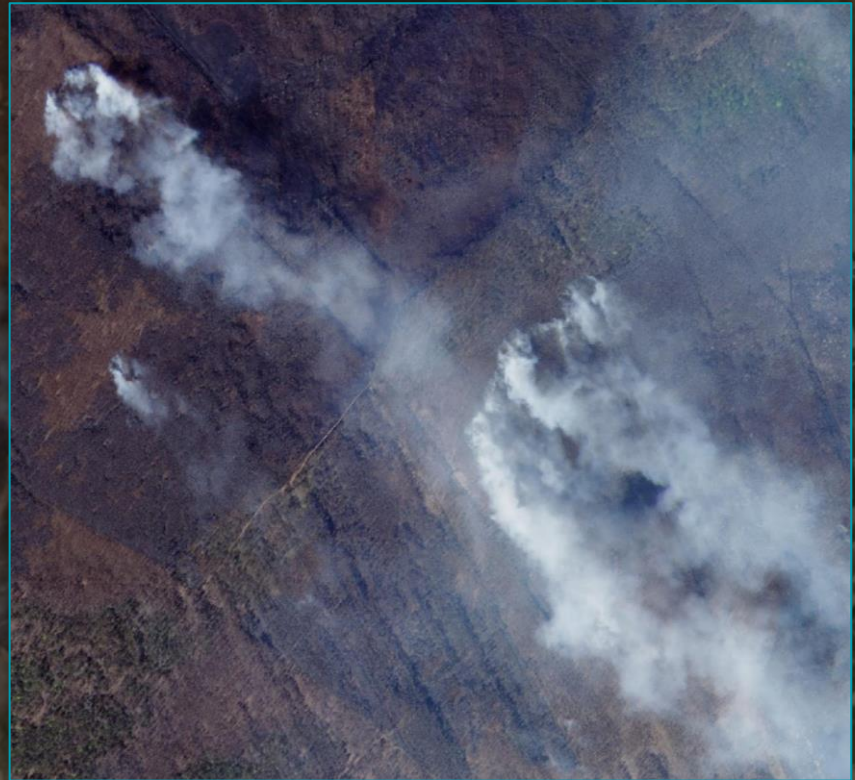

Osowiec

Budne

Dawidowizna

Kłomianka

Mikielin-
Kolonia

FOREST FIRE MONITORING

Bierbrza NP, Poland 2020 – SkySat 0.5 m

23th April 2020
High-resolution image

FOREST FIRE MONITORING

Bierbrza NP, Poland 2020 – SkySat 0.5 m

23th April 2020
High-resolution image

FOREST FIRE MONITORING

Bierbrza NP, Poland 2020

TWO FUNDAMENTAL GLOBAL SHIFTS

DIGITAL TRANSFORMATION

Big data & AI are unleashing a huge new (multi-€Tn) Digital Transformation across various industries from Agriculture to Transportation to Forestry to Government.