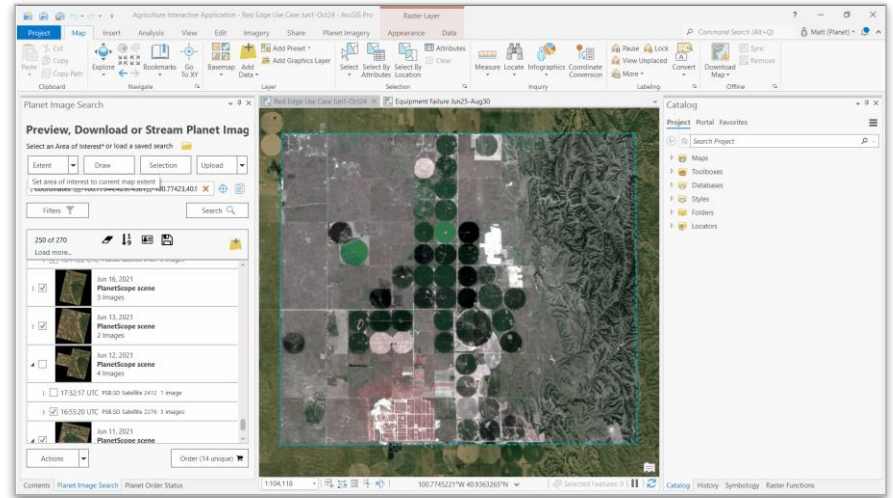

+ Integrating Planet & ArcGIS

Flexible integration options to support your workflows

Tile Services

Seamlessly stream OGC web services directly from Planet into your GIS applications.

ArcGIS Pro Add-in

Simply search, access, and analyze Planet's catalog of daily, global imagery directly from ArcGIS Pro.

API-first Platform

Build custom integrations and data pipelines to power any earth observation solution built on ArcGIS.

Planet Add-in for ArcGIS Pro

Rapidly access Planet imagery, directly in the tools you know

- **Search and Discover** Imagery
- Place and Download **Orders**
- Access and Stream **Planet Basemaps**
- Create SkySat **Tasking Orders**
- **Analyze and Share** Imagery by Leveraging the Power of ArcGIS Image