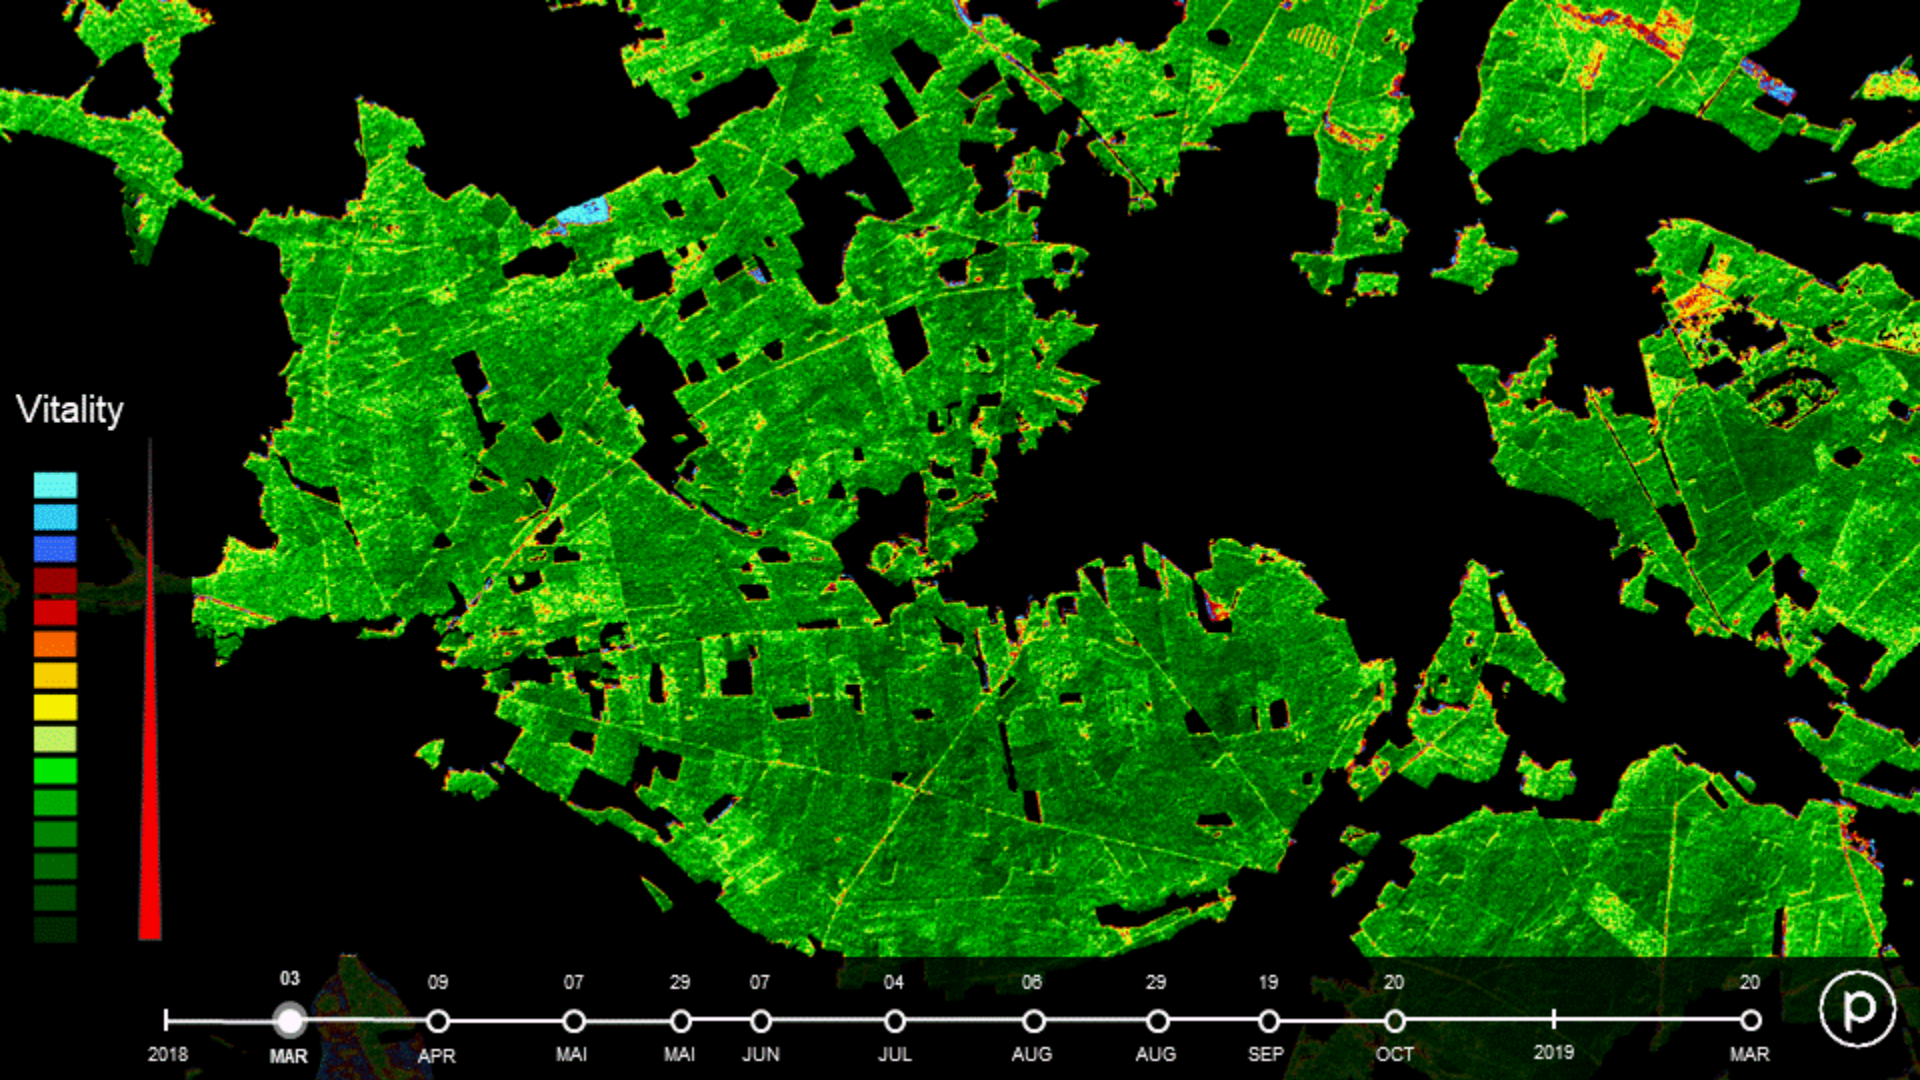

April
2020

SENTINEL-2

Biebrza NP
Poland
53.48° N, 22.92° E

+ Why High Cadence Matters

Planet fills in the gaps with 3 meter resolution

April
2020

PLANETSCOPE

Forest Vitality Monitoring Brandenburg, Germany, 2018

Soil Water Content

100 x 100 m

Near Real Time

20 years archive

Global

Land Surface Temperature

100 x 100 m

Near Real Time