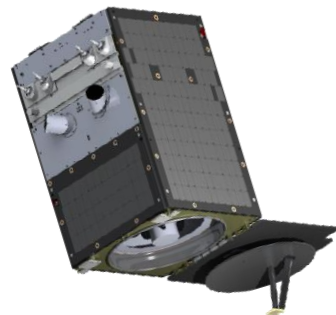

SkySat Satellites

Rapid Revisit, Targeted Monitoring

21

- 0.5 meter resolution
- Sub-daily imagery tasking
- RGB, NIR, and Pan bands
- Archive back to 2014