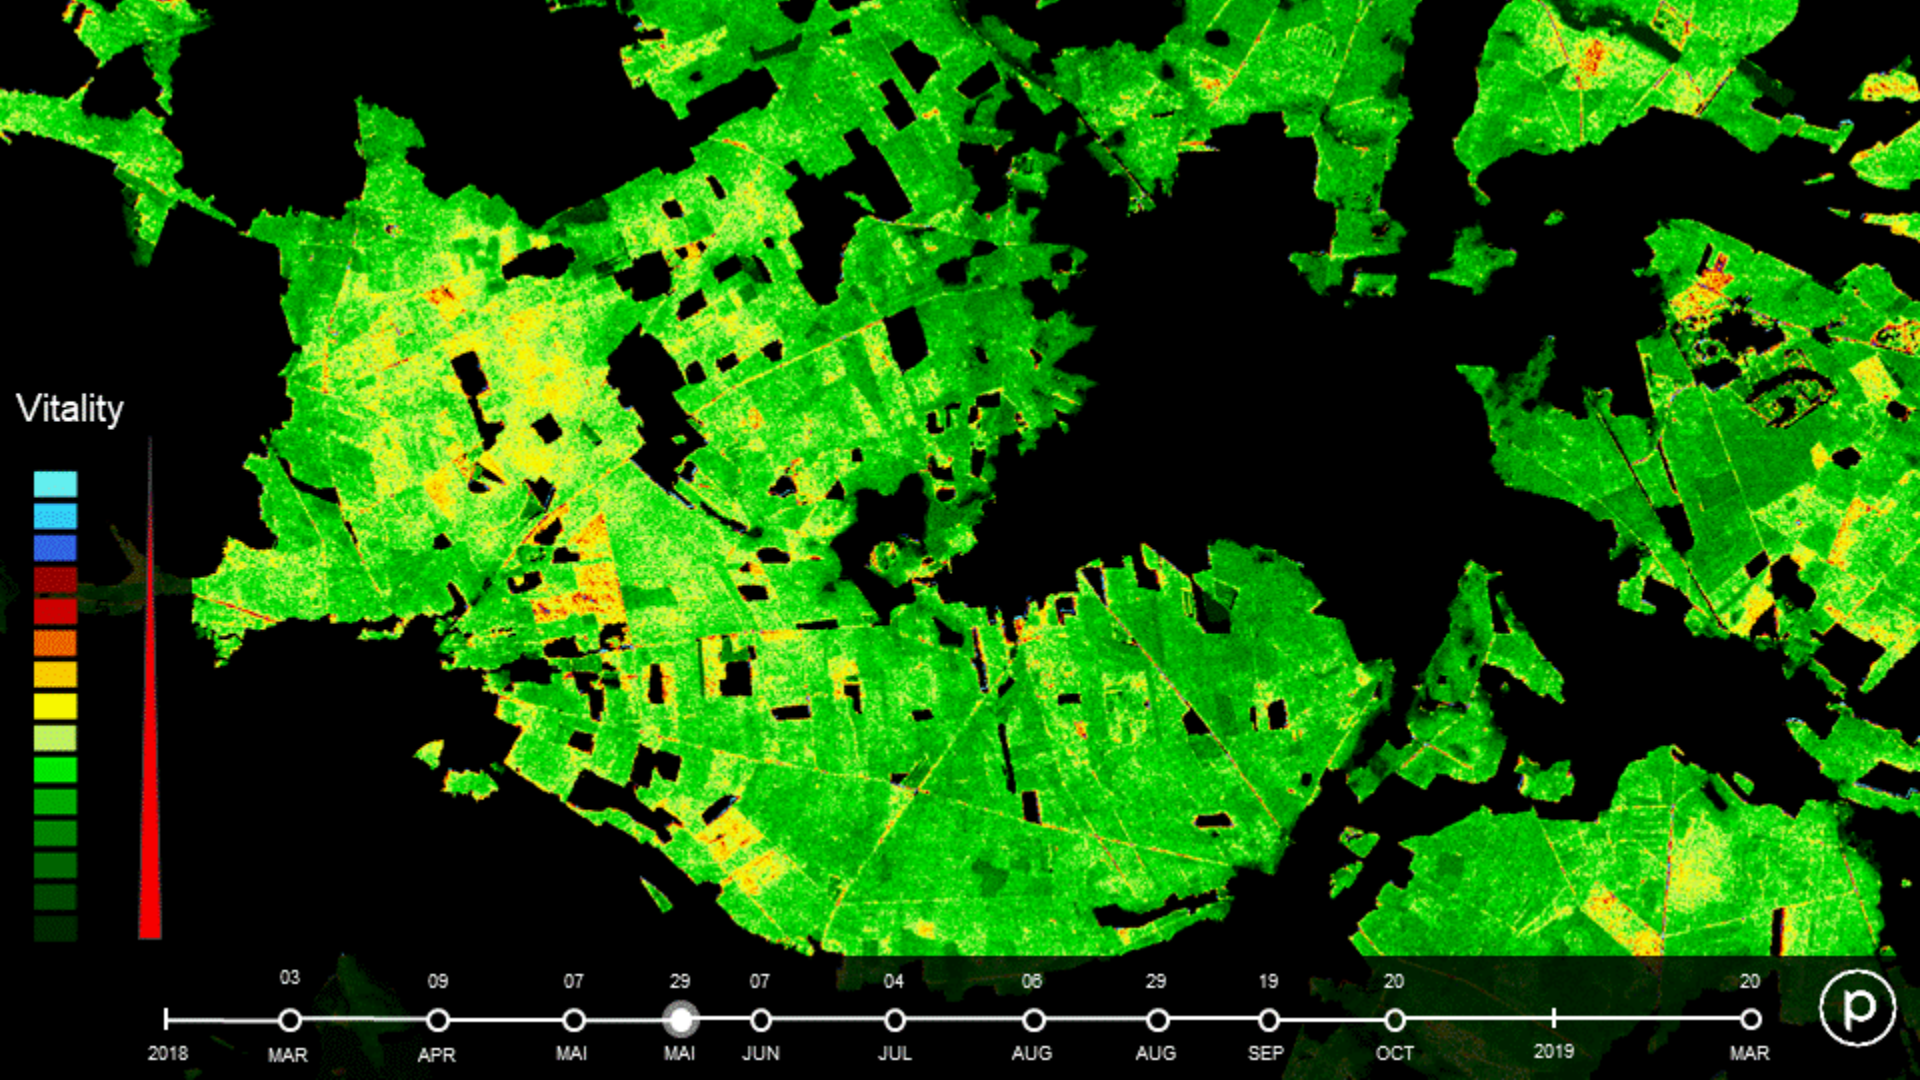

April
2020

SENTINEL-2

Biebrza NP
Poland
53.48° N, 22.92° E

+ Why High Cadence Matters

Planet fills in the gaps with 3 meter resolution

April
2020

PLANETSCOPE

Forest Vitality Monitoring Brandenburg, Germany, 2018