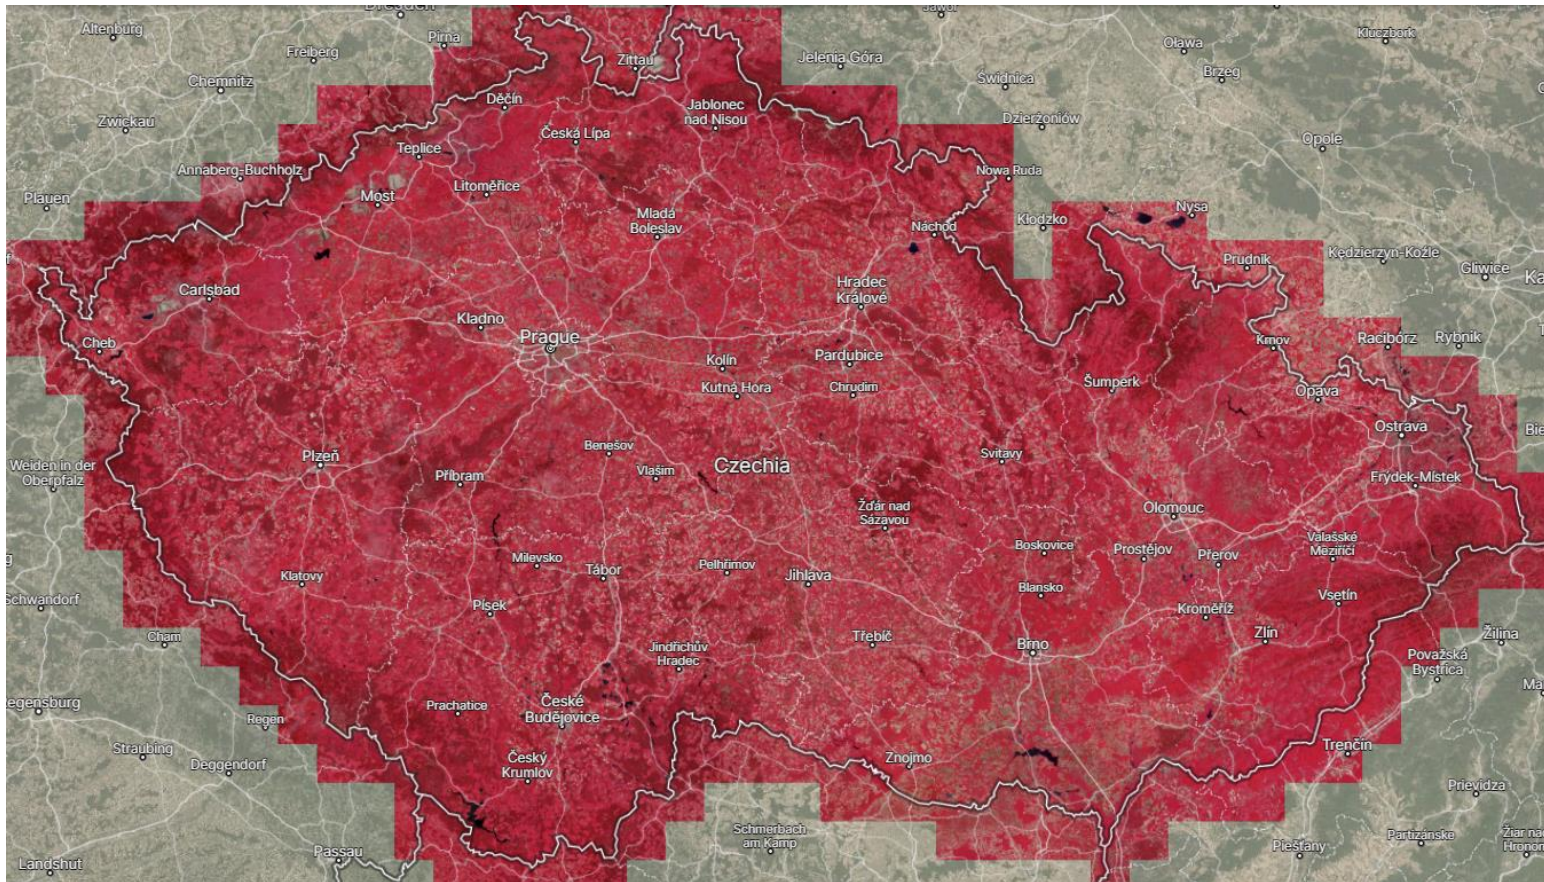

Satellite Images show how dry Hungary is

Temporal profile of the Soil Water Content (SWC) - ($\sim 46.92^\circ$ N, 20.81° E)

On Top the SWC for a single pixel is plotted over the course of 9.5 years (red line) showing how moisture levels compare to the long term average of this area (baseline climatology (black line)). At the bottom only the last few years are shown, to better visualize how much lower the soil moisture goes in 2022 as compared to e.g. 2019 and © 2021, which were already a dry years.

Planet Basemaps

AGRICULTURE · North Caucasus, Russia · June 27, 2016

PlanetScope Basemap of Czech Republic

PlanetScope Basemap of Czech Republic

NDVI Basemap of Czech Republic

Planet + ArcGIS

PORT • Freeport, Bahamas • February 3, 2021