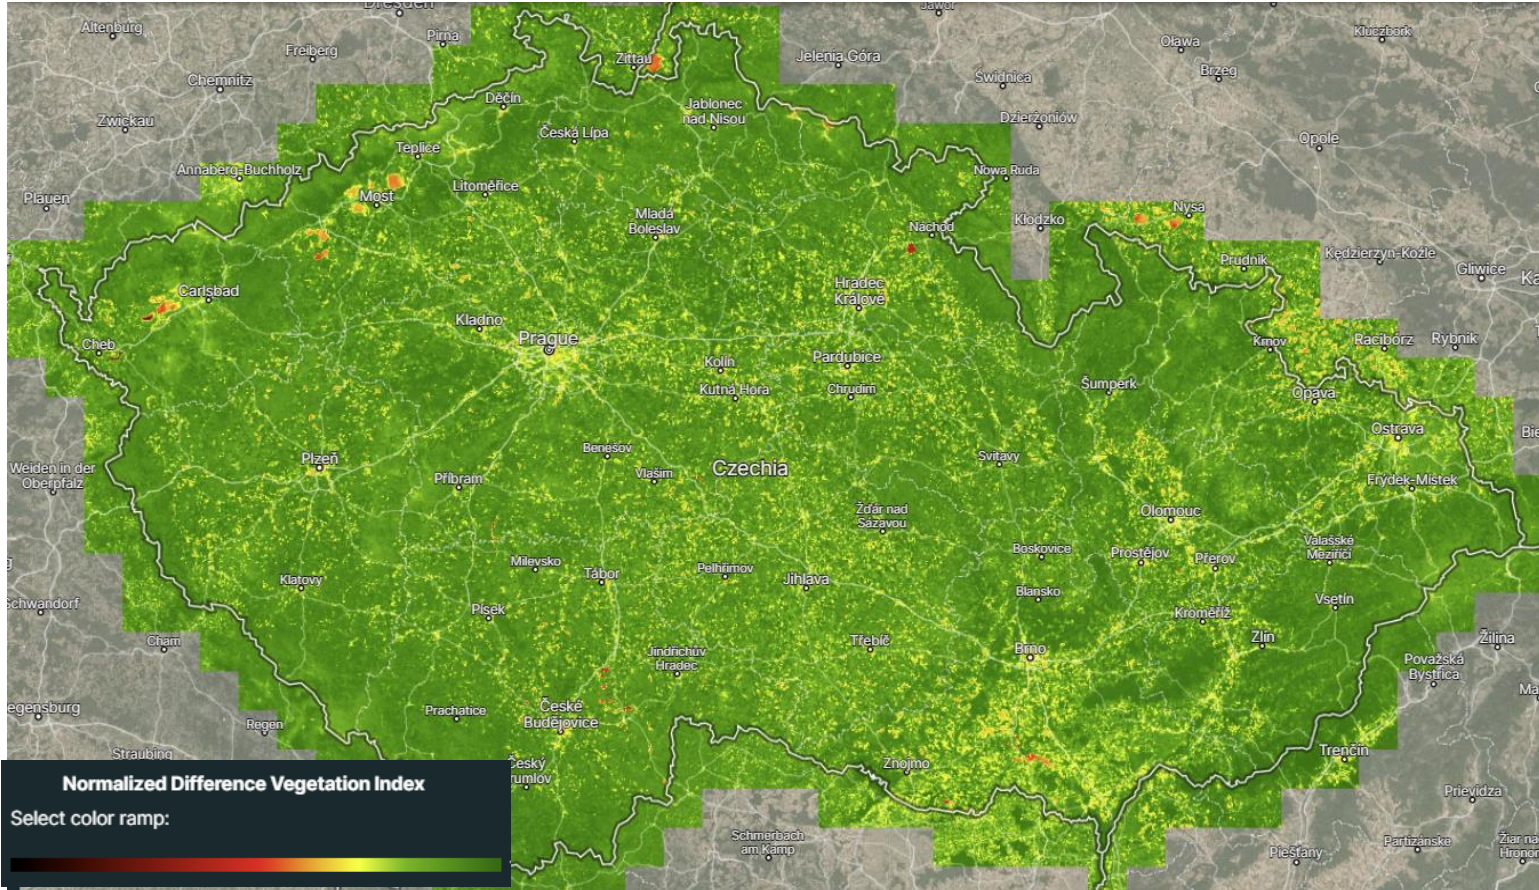

Satellite Images show how dry Hungary is

Temporal profile of the Soil Water Content (SWC) - ($\sim 46.92^\circ$ N, 20.81° E)

On Top the SWC for a single pixel is plotted over the course of 9.5 years (red line) showing how moisture levels compare to the long term average of this area (baseline climatology (black line)). At the bottom only the last few years are shown, to better visualize how much lower the soil moisture goes in 2022 as compared to e.g. 2019 and © 2021, which were already a dry years.

Planet Basemaps

AGRICULTURE · North Caucasus, Russia · June 27, 2016

PlanetScope Basemap of Czech Republic

PlanetScope Basemap of Czech Republic

NDVI Basemap of Czech Republic

Planet + ArcGIS

PORT • Freeport, Bahamas • February 3, 2021