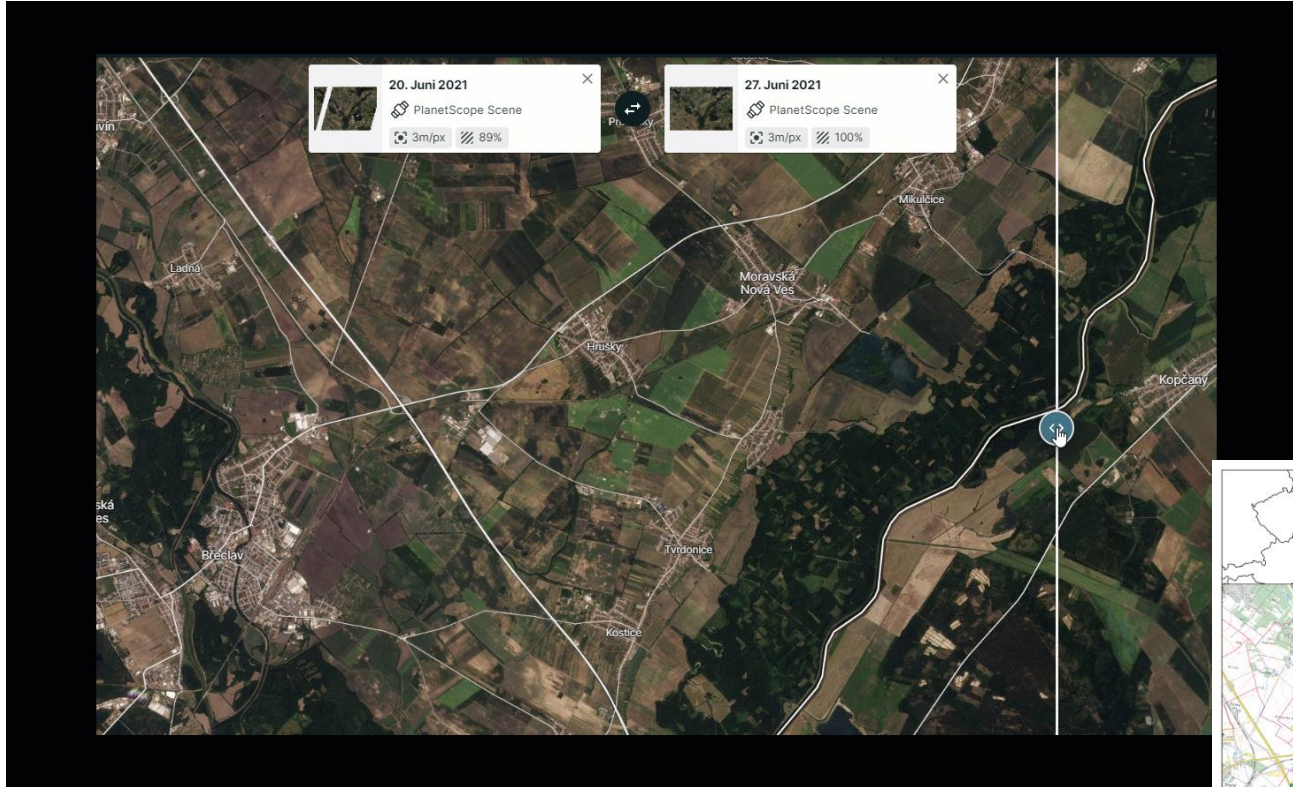

1. Planet Examples
2. Planet Overview
3. Planet + ArcGIS
4. Future of Planet

You can't fix
what you can't see.

AIRBASE · Kherson, Ukraine · February 28, 2022

AIRBASE · Kherson, Ukraine · March 15, 2022

AIRBASE · Kherson, Ukraine · March 16, 2022

Tornado in Southeast Czechia on 24 June 2021

Wild Fire Monitoring Bierbrza NP, Poland, 2020

FOREST FIRE MONITORING (19th April 2020)

Bierbrza NP, Poland 2020 – PlanetScope 3m

8th April 2020

Jasionowo
Dębowskie