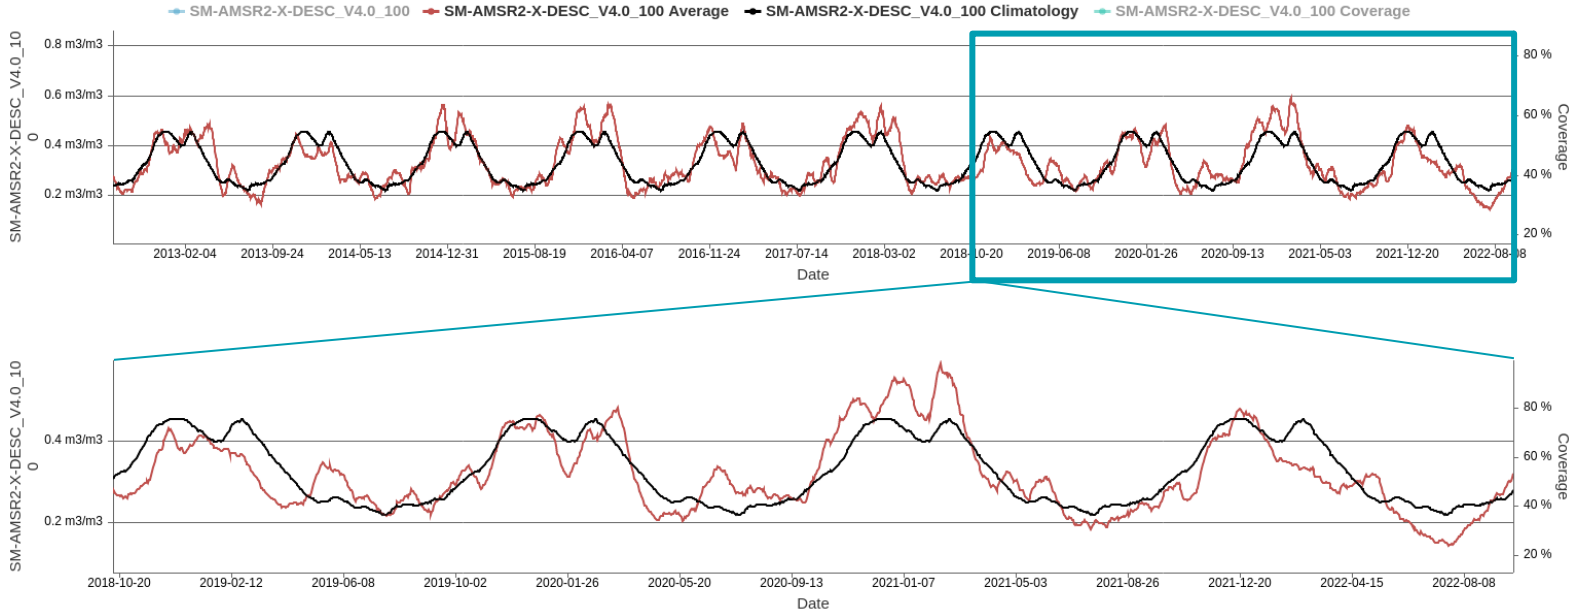

Soil Water Content (SWC) Map - 2nd of August 2022

Soil Water Content Map (1x1km) derived from passive microwave data is showing the available water content in the upper 5 cm of the soil on August 2nd 2022.

The values are at the very dry end with max $\sim 0.2 \text{ m}^3/\text{m}^3$. Saturation is normally around $0.55 \text{ m}^3/\text{m}^3$.

For the purple circle the temporal over several years is shown on the next slide.

Satellite Images show how dry Hungary is

Temporal profile of the Soil Water Content (SWC) - ($\sim 46.92^\circ$ N, 20.81° E)

On Top the SWC for a single pixel is plotted over the course of 9.5 years (red line) showing how moisture levels compare to the long term average of this area (baseline climatology (black line)). At the bottom only the last few years are shown, to better visualize how much lower the soil moisture goes in 2022 as compared to e.g. 2019 and © 2021, which were already a dry years.