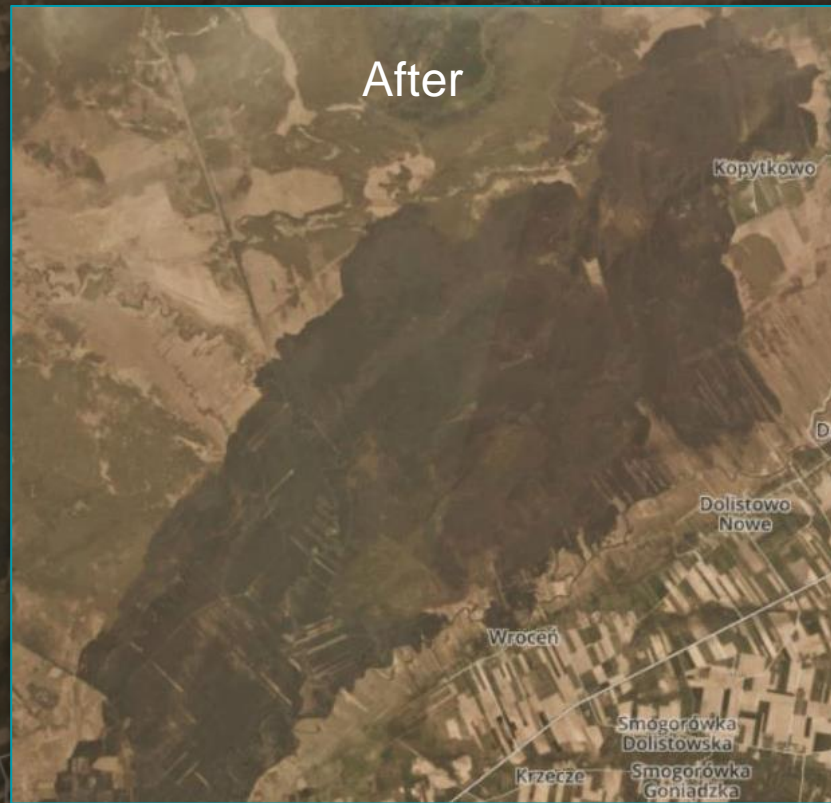

FOREST FIRE MONITORING

Bierbrza NP, Poland 2020 – SkySat 0.5 m

23th April 2020
High-resolution image

FOREST FIRE MONITORING

Bierbrza NP, Poland 2020

TWO FUNDAMENTAL GLOBAL SHIFTS

DIGITAL TRANSFORMATION

Big data & AI are unleashing a huge new (multi-€Tn) Digital Transformation across various industries from Agriculture to Transportation to Forestry to Government.