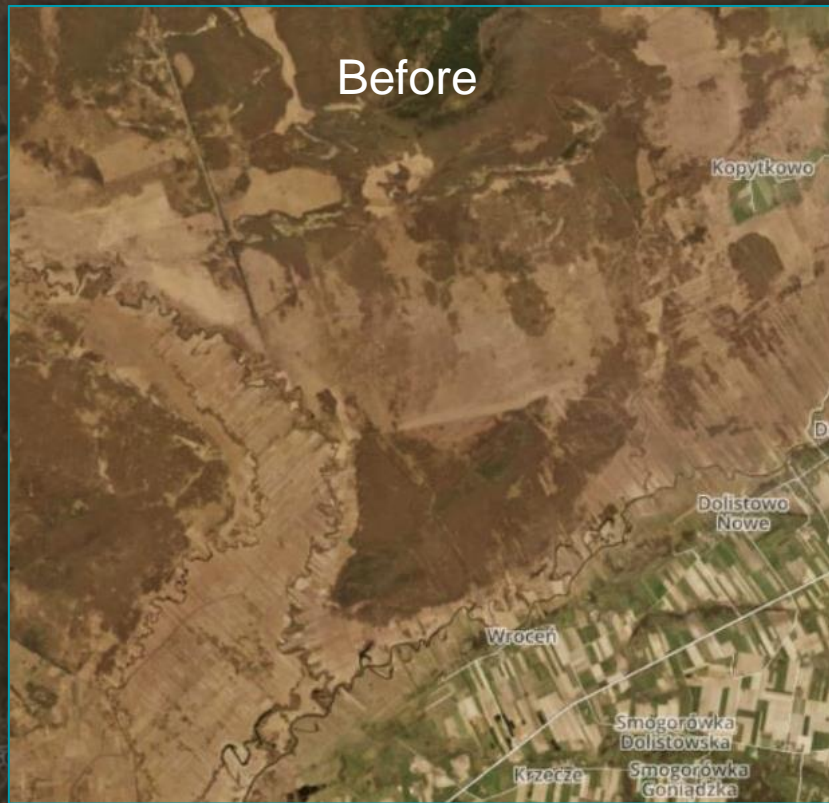

FOREST FIRE MONITORING

Bierbrza NP, Poland 2020 – SkySat 0.5 m

23th April 2020
High-resolution image

FOREST FIRE MONITORING

Bierbrza NP, Poland 2020

TWO FUNDAMENTAL GLOBAL SHIFTS

DIGITAL TRANSFORMATION

Big data & AI are unleashing a huge new (multi-€Tn) Digital Transformation across various industries from Agriculture to Transportation to Forestry to Government.