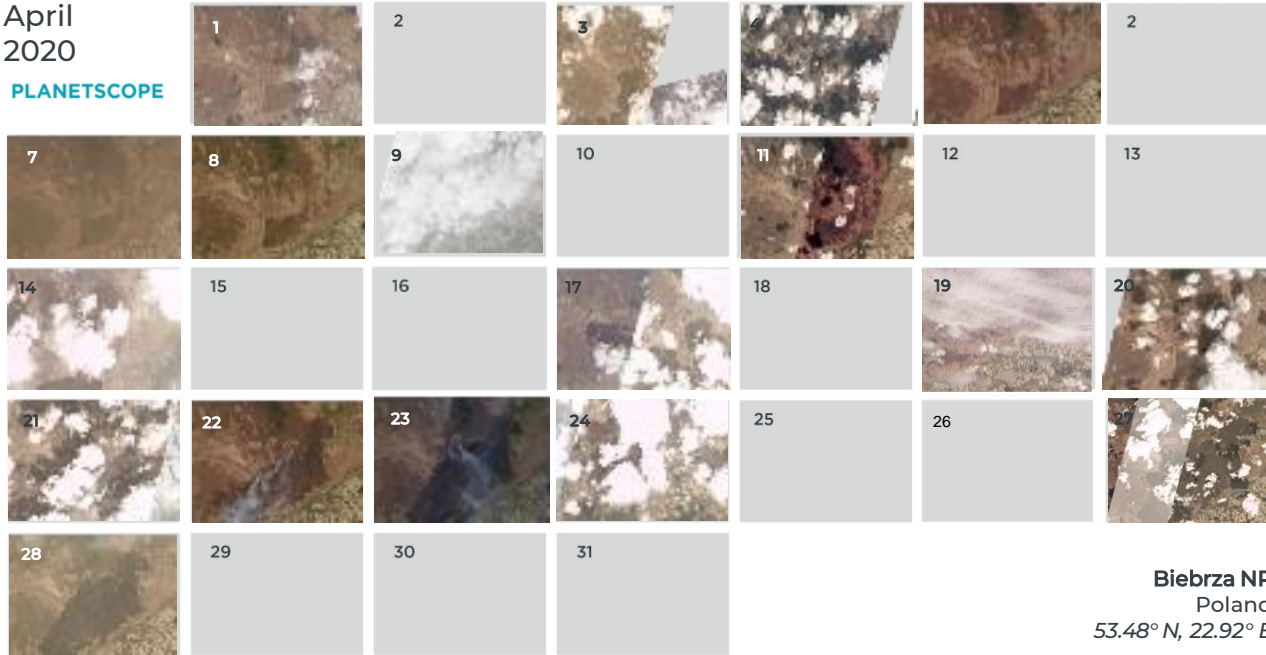

April
2020

SENTINEL-2

Biebrza NP
Poland
53.48° N, 22.92° E

+ Why High Cadence Matters

Planet fills in the gaps with 3 meter resolution

April
2020

PLANETSCOPE

Forest Vitality Monitoring Brandenburg, Germany, 2018

Vitality

Vitality

Flood & Debris Flow Monitoring Treffen, Austria, 2022

FLOODING & DEBRIS FLOWS · Treffen, Austria · June 28, 2022

FLOODING & DEBRIS FLOWS · Treffen, Austria · June 30, 2022

We provide three essential planetary variables

Soil Water Content

100 x 100 m

Near Real Time

20 years archive

Global

Land Surface Temperature

100 x 100 m

Near Real Time