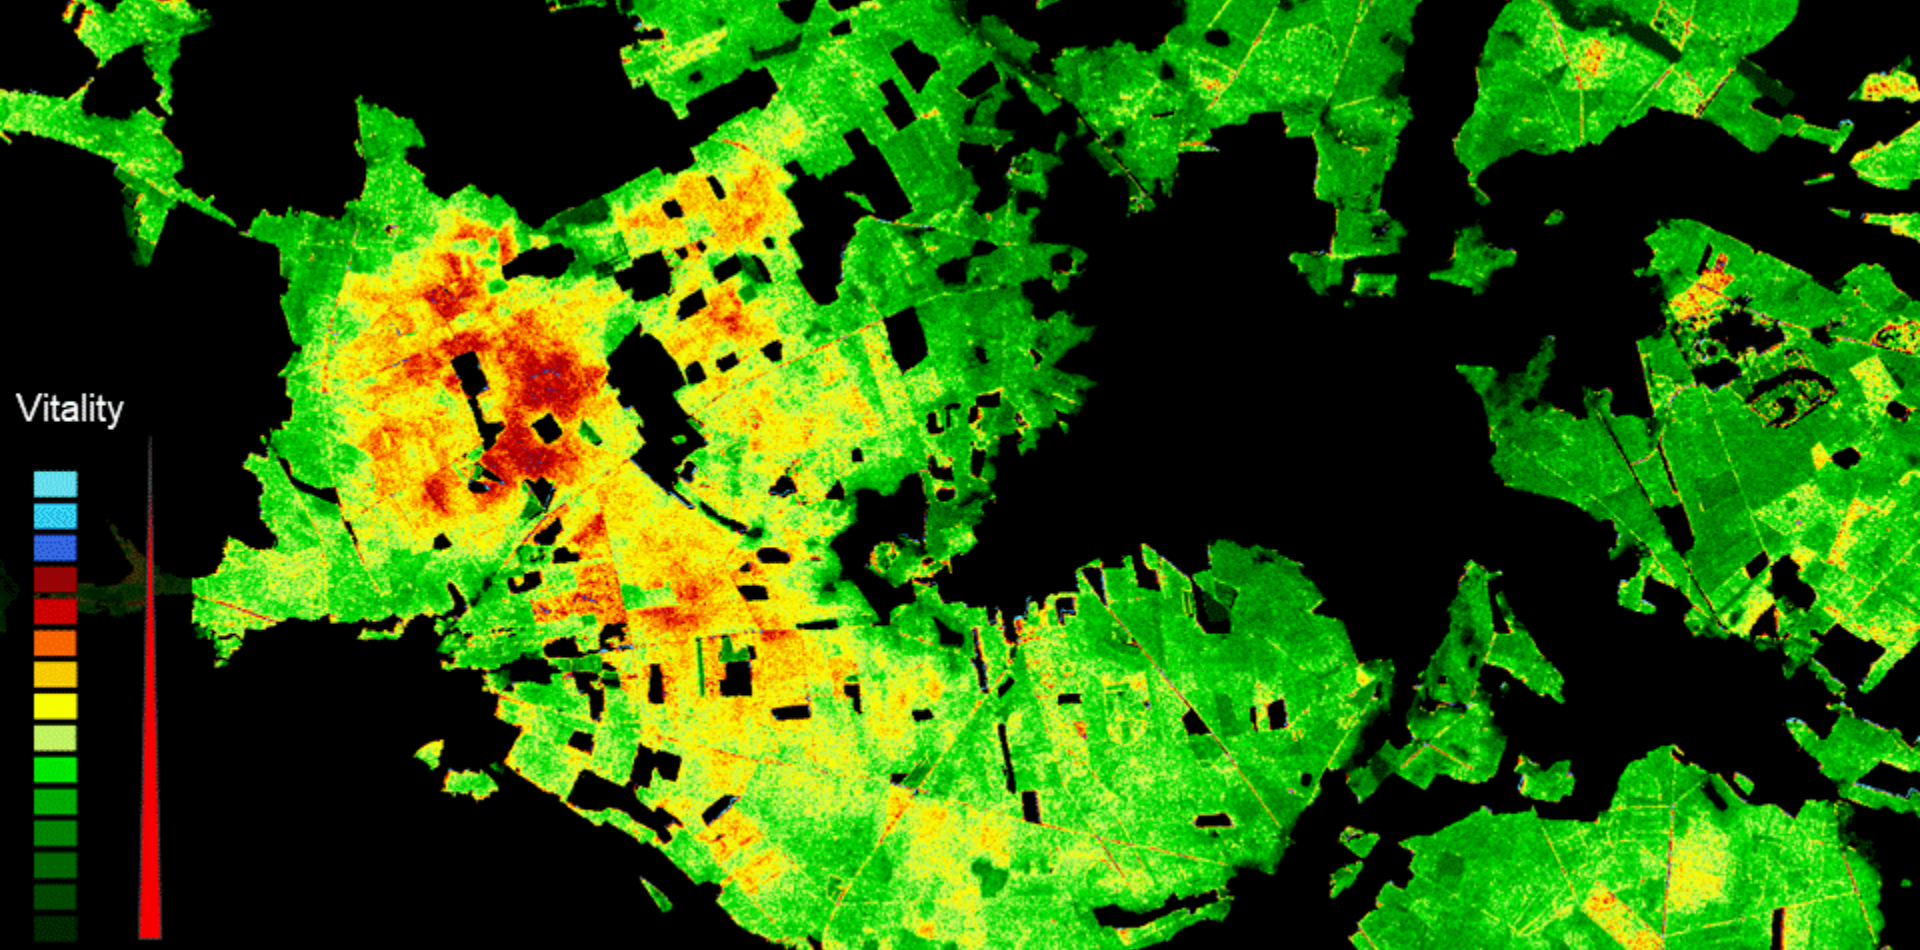

April
2020

SENTINEL-2

Biebrza NP
Poland
53.48° N, 22.92° E

+ Why High Cadence Matters

Planet fills in the gaps with 3 meter resolution

April
2020

PLANETSCOPE

Forest Vitality Monitoring Brandenburg, Germany, 2018