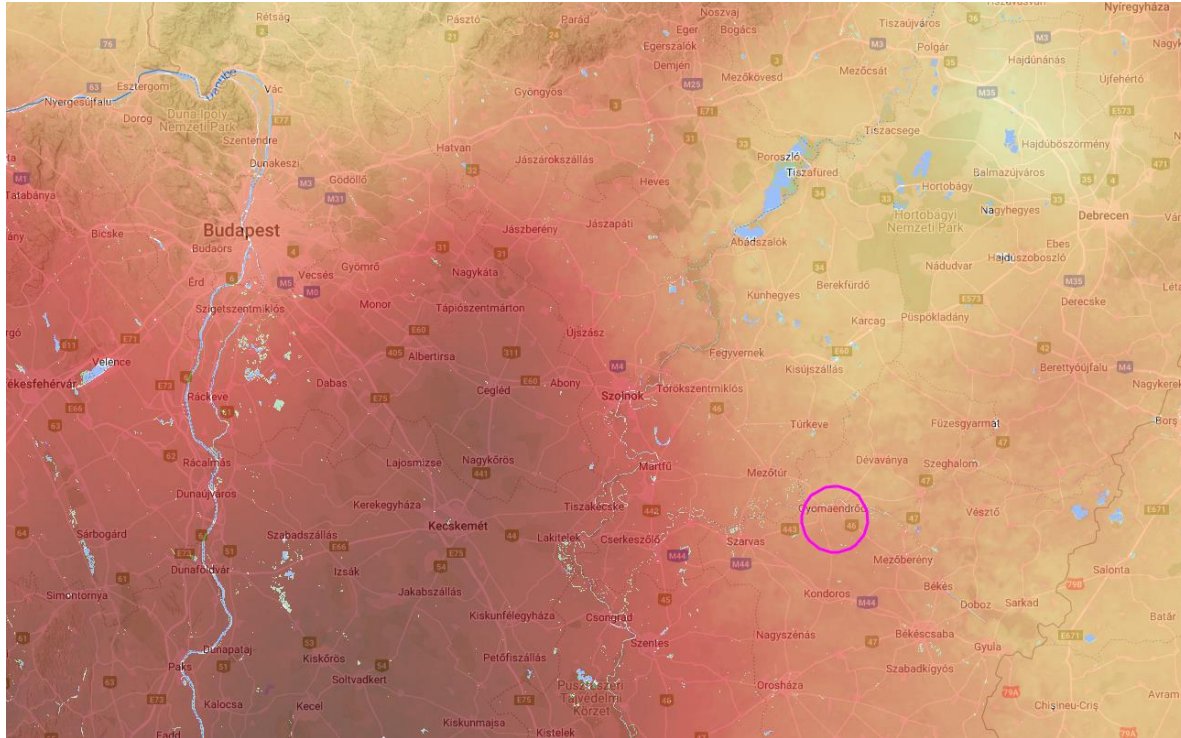

20 years archive

Global

Vegetation Water Content

100 x 100 m

Near Real Time

20 years archive

Global

Satellite Images show how dry Hungary is

Soil Water Content (SWC) Map - 2nd of August 2022

Soil Water Content Map (1x1km) derived from passive microwave data is showing the available water content in the upper 5 cm of the soil on August 2nd 2022.