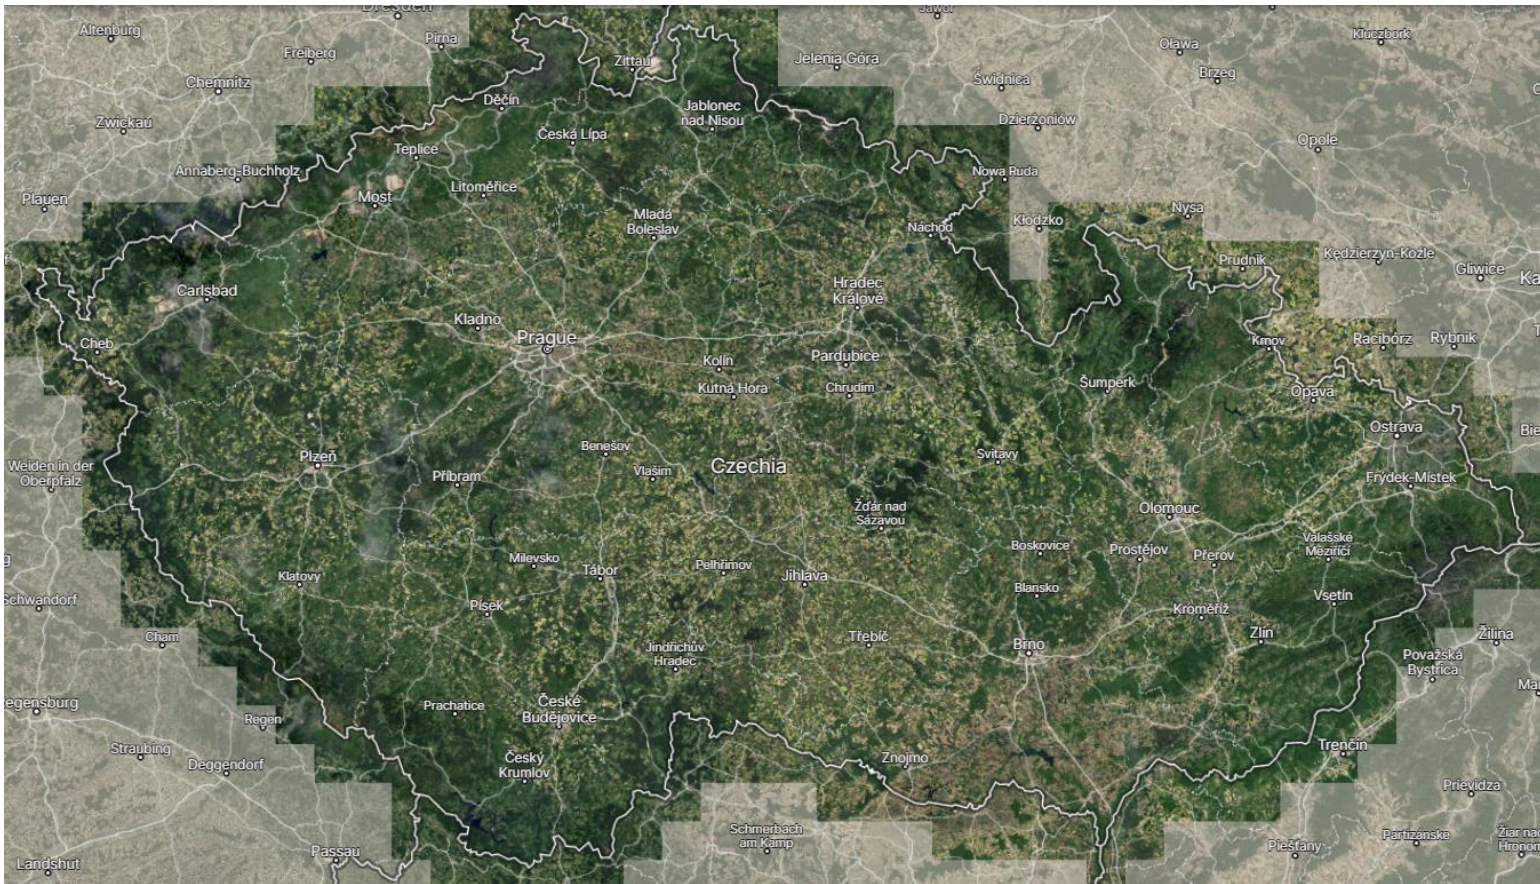

Satellite Images show how dry Hungary is

Temporal profile of the Soil Water Content (SWC) - ($\sim 46.92^\circ$ N, 20.81° E)

On Top the SWC for a single pixel is plotted over the course of 9.5 years (red line) showing how moisture levels compare to the long term average of this area (baseline climatology (black line)). At the bottom only the last few years are shown, to better visualize how much lower the soil moisture goes in 2022 as compared to e.g. 2019 and © 2021, which were already a dry years.

Drought Monitoring

Daily soil moisture data feed

Soil Moisture - indicator for droughts:

- Direct measure of how much water is available for plants
- Therefore a critical predictor for yield and wildfires
- Rainfall only provides the input of water availability; it does not account for evaporation, water runoff, and the additional water stored in the ground.

Planet Basemaps

AGRICULTURE · North Caucasus, Russia · June 27, 2016

PlanetScope Basemap of Czech Republic

PlanetScope Basemap of Czech Republic

NDVI Basemap of Czech Republic

Planet + ArcGIS

PORT • Freeport, Bahamas • February 3, 2021