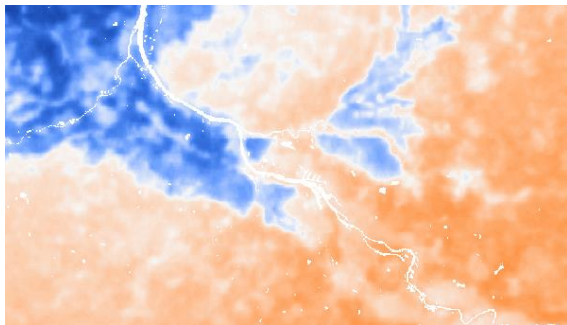

Soil Water Content

100 x 100 m

Near Real Time

20 years archive

Global

Land Surface Temperature

100 x 100 m

Near Real Time