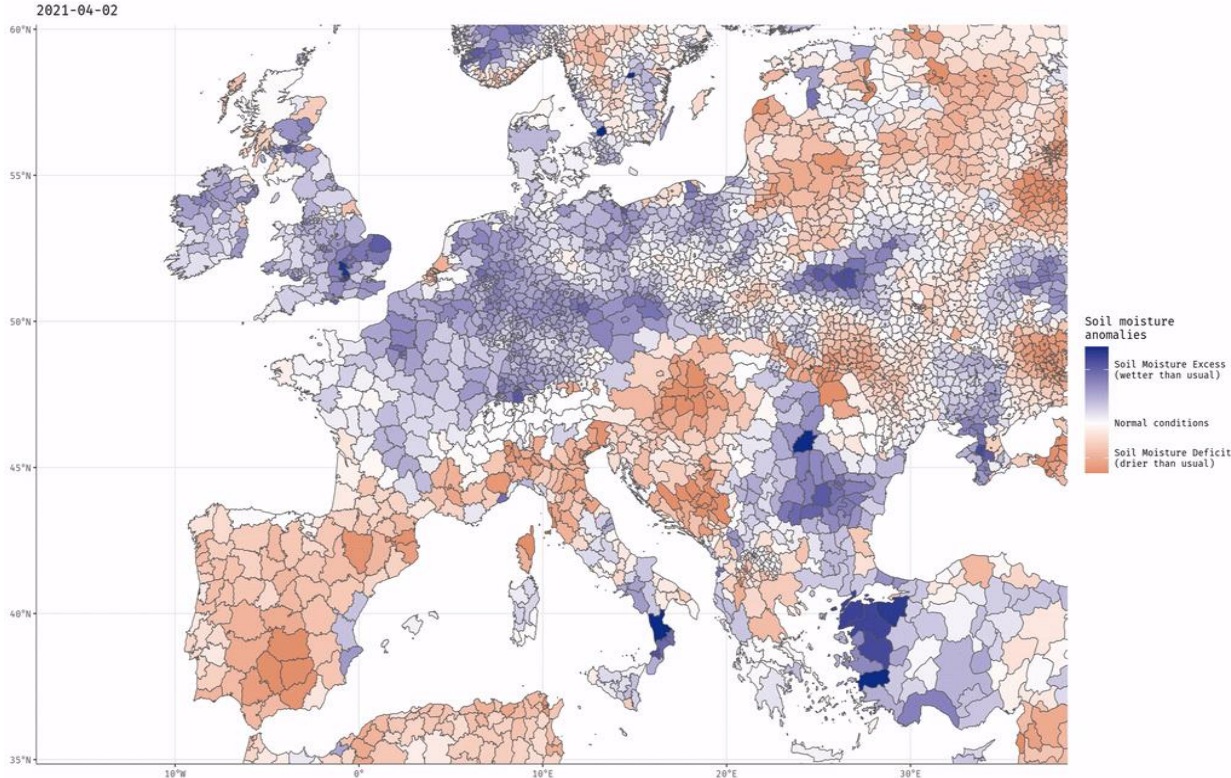

Drought Monitoring

Daily soil moisture data feed

Soil Moisture - indicator for droughts:

- Direct measure of how much water is available for plants
- Therefore a critical predictor for yield and wildfires
- Rainfall only provides the input of water availability; it does not account for evaporation, water runoff, and the additional water stored in the ground.