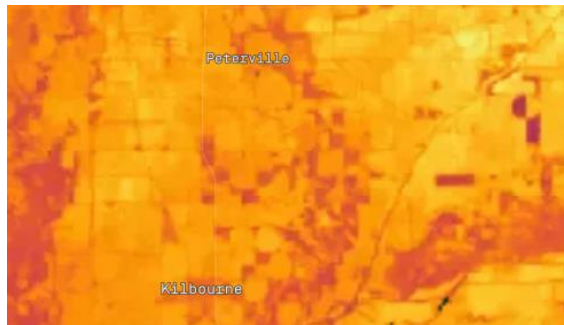

Soil Water Content

100 x 100 m

Near Real Time

20 years archive

Global

Land Surface Temperature

100 x 100 m

Near Real Time

20 years archive

Global

Vegetation Water Content

100 x 100 m

Near Real Time

20 years archive

Global

Satellite Images show how dry Hungary is